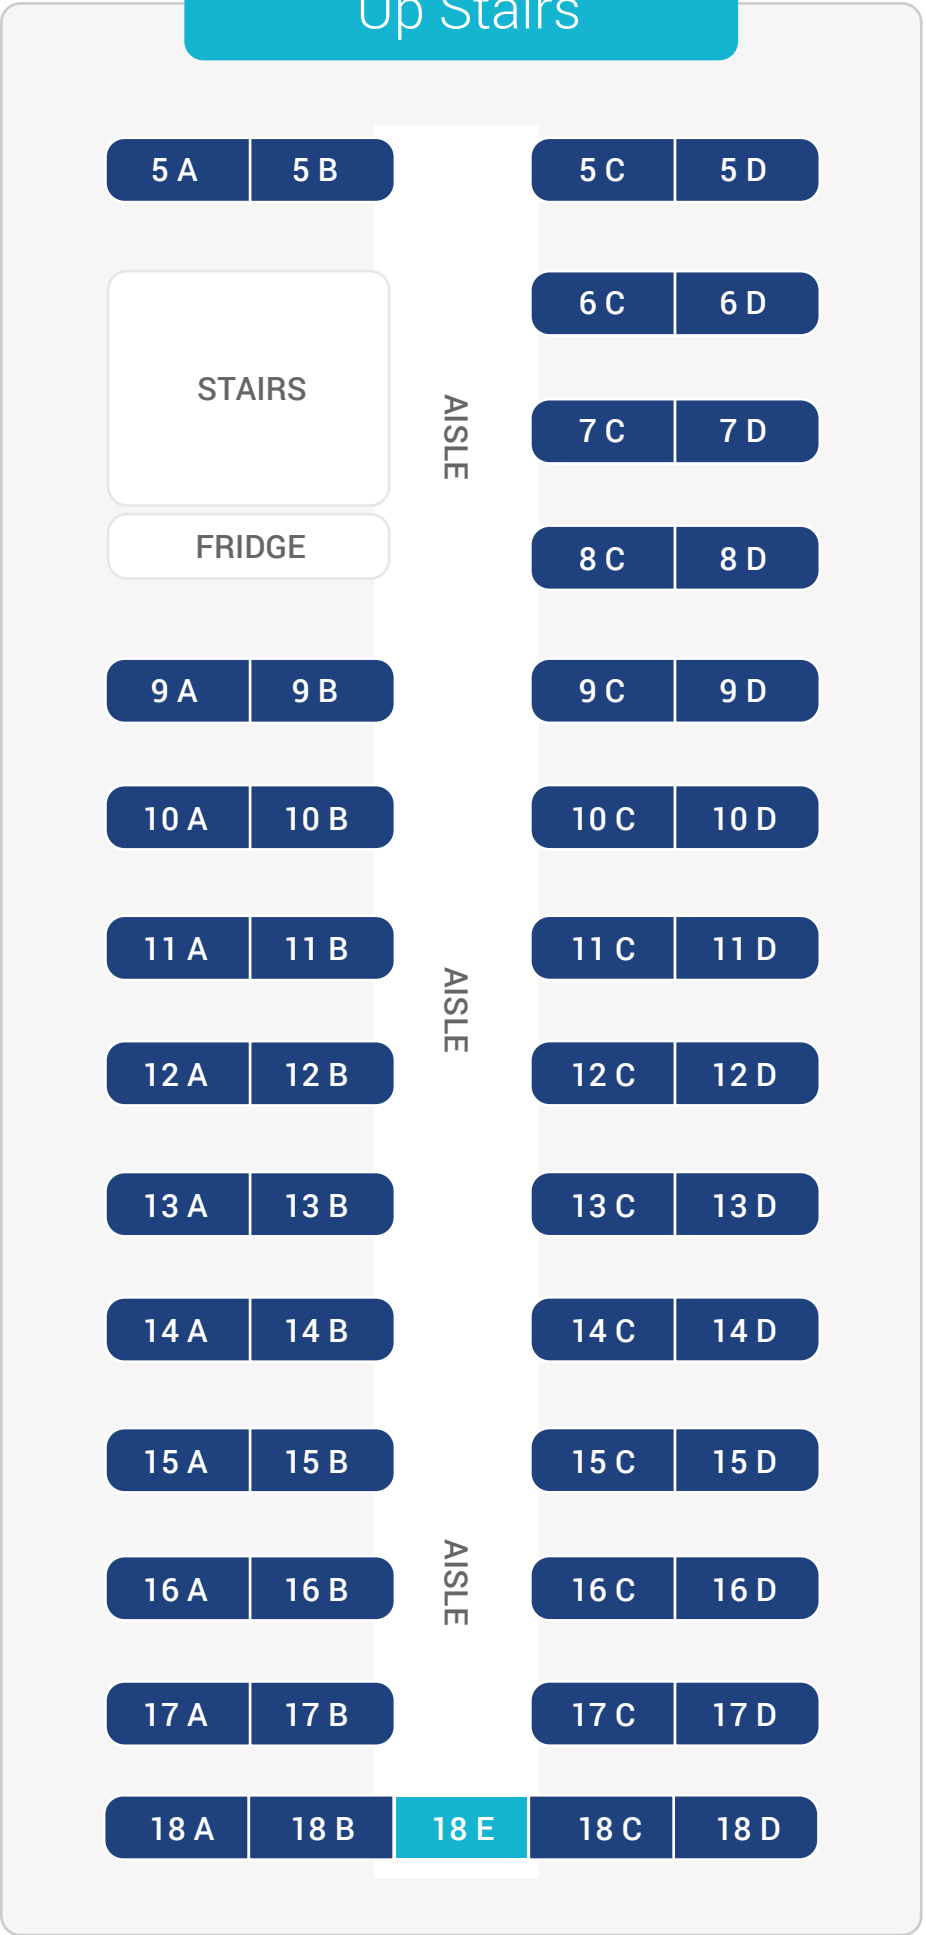

Double Decker

Down Stairs

Up Stairs

SEAT 4E AND 18E ARE THE STANDBY SEATS