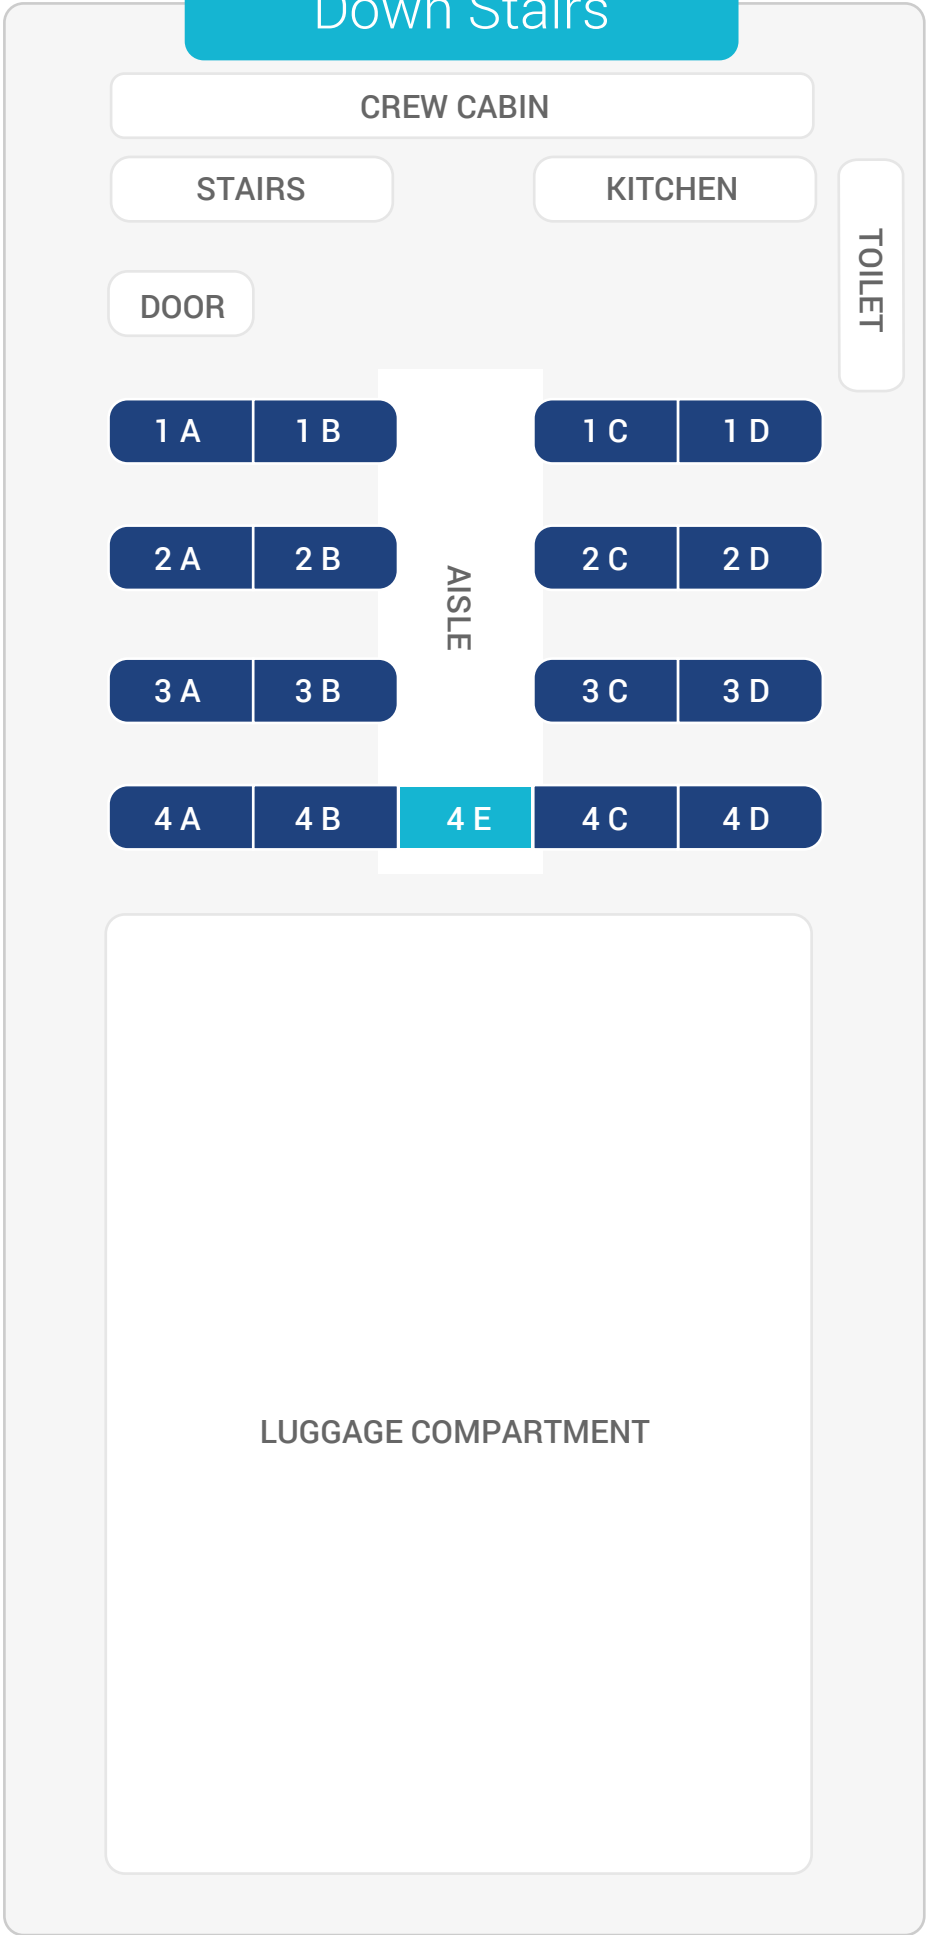

Double Decker

Down Stairs

Up Stairs

SEAT 4E AND 18E ARE THE STANDBY SEATS