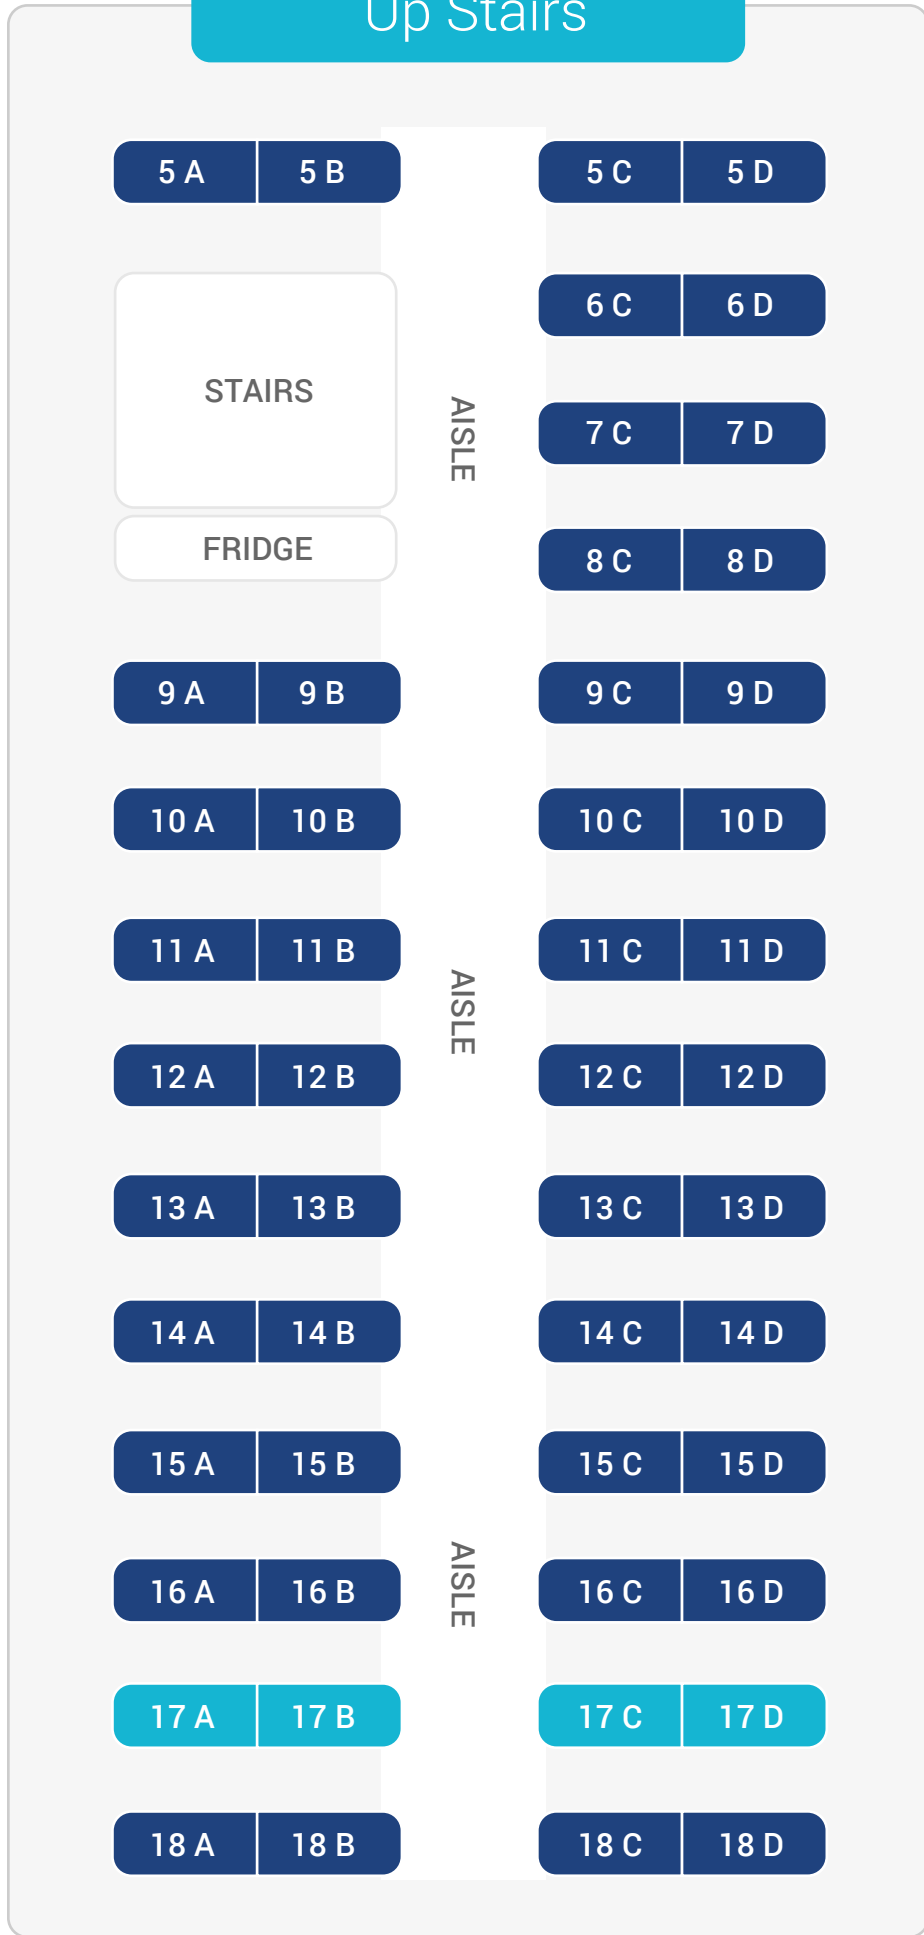

# Double Decker

## Down Stairs

## Up Stairs

17TH ROW EXTRA LEGROOM FOR TALL PASSENGERS